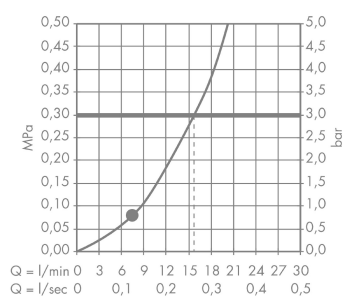

PuraVida

Baton hand shower 120 1jet

Surfaces: **White/Chrome** Article Number: **28558400**

Description

product features

- hand shower with 2-shell construction
- shower head size: 150 mm
- spray type: RainAir
- flow rate at 3 bar: 16 l/min
- with internal water conduction
- rinseable dirt filter
- connection thread G 1/2
- connection dimension: DN15
- suitable for continuous flow water heaters

Technology

Product image

Scale drawing

Flowchart

The consumption was measured in combination with the appropriate fittings (thermostat/mixer/ in-wall valve) to reflect actual application in practice.