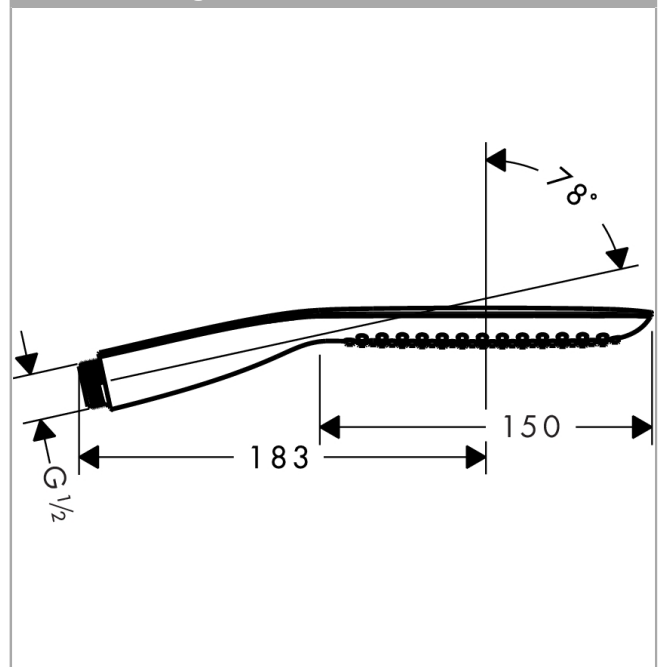

PuraVida

Baton hand shower 120 1jet

Surfaces: **White/Chrome** Article Number: **28558400**

Description

product features

- hand shower with 2-shell construction
- shower head size: 150 mm
- spray type: RainAir
- flow rate at 3 bar: 16 l/min
- with internal water conduction
- rinseable dirt filter
- connection thread G 1/2
- connection dimension: DN15
- suitable for continuous flow water heaters

Technology

Product image

Scale drawing

Flowchart

The consumption was measured in combination with the appropriate fittings (thermostat/mixer/ in-wall valve) to reflect actual application in practice.