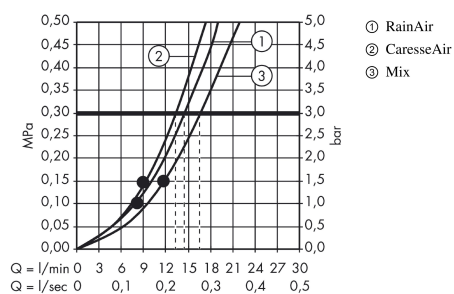

PuraVida
Hand shower 3jet
 Surfaces: **White/Chrome** Article Number: **28557400**

Description

product features

- hand shower with 2-shell construction
- shower head size: 150 mm
- convenient diversion via Select button
- spray type: RainAir, CaresseAir, Mix
- flow rate at 3 bar: 16 l/min
- with internal water conduction
- rinseable dirt filter
- connection thread G 1/2
- connection dimension: DN15
- suitable for continuous flow water heaters
- installation instructions: the hand shower shouldn't be combined with sliders which have two adjustable positions

Technology

Design awards

DESIGN PLUS
 powered by: **ISH**

Product image

Scale drawing

Flowchart

The consumption was measured in combination with the appropriate fittings (thermostat/mixer/in-wall valve) to reflect actual application in practice.