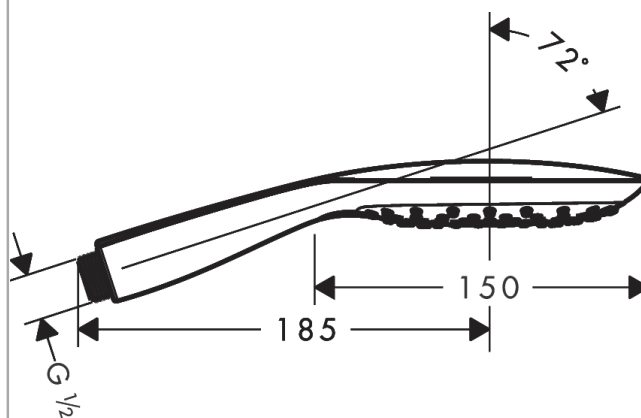

PuraVida
Hand shower 3jet
 Surfaces: **White/Chrome** Article Number: **28557400**

Description

product features

- hand shower with 2-shell construction
- shower head size: 150 mm
- convenient diversion via Select button
- spray type: RainAir, CaresseAir, Mix
- flow rate at 3 bar: 16 l/min
- with internal water conduction
- rinseable dirt filter
- connection thread G 1/2
- connection dimension: DN15
- suitable for continuous flow water heaters
- installation instructions: the hand shower shouldn't be combined with sliders which have two adjustable positions

Technology

Design awards

DESIGN PLUS
 powered by: **ISH**

Product image

Scale drawing

Flowchart

The consumption was measured in combination with the appropriate fittings (thermostat/mixer/in-wall valve) to reflect actual application in practice.