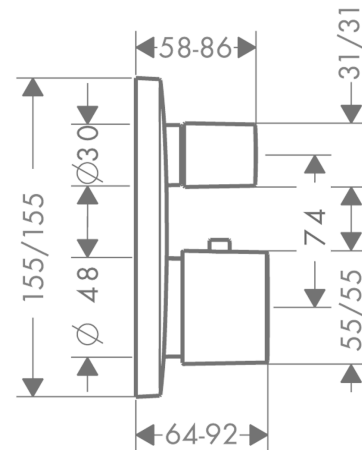

PuraVida

Thermostat for concealed installation with shut-off/ diverter valve

Surfaces: **White/Chrome** Article Number: **15771400**

Description

product features

- 2 outlets
- flow rate: 26 l/min
- thermostat cartridge
- min. operating pressure: 1 bar
- max. operating pressure: 10 bar
- safety lock at 40° C
- temperature limitation adjustable
- connection type: basic set

Product image

Scale drawing

Flowchart