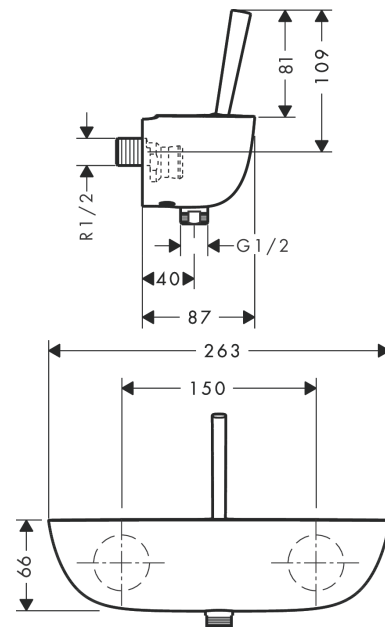

### product features

- 1 outlet
- connection type: s-shaped connections
- centre distance: 150 ± 12 mm
- flow rate of hand shower at 3 bar: 25 l/min
- joystick ceramic cartridge
- min. operating pressure: 1 bar
- max. operating pressure: 10 bar
- non-return valve
- with silencer
- hose connection DN15
- connection dimension: DN15

## Scale drawing