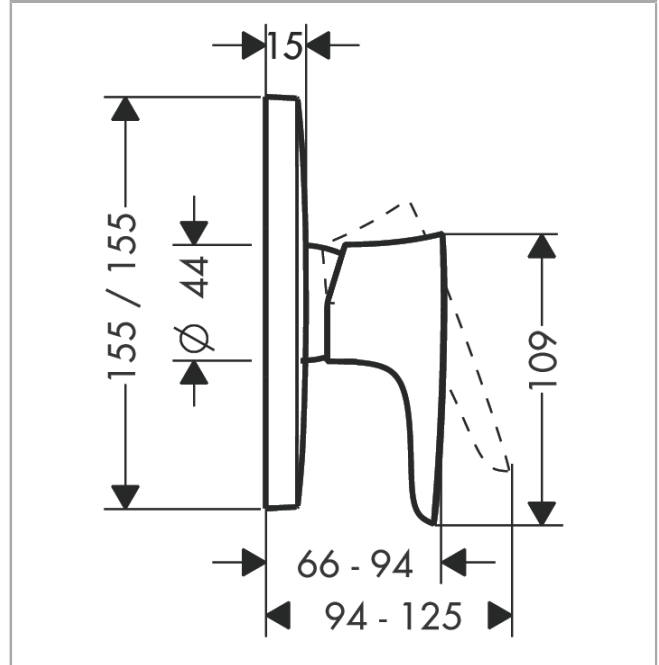

PuraVida
Single lever shower mixer for concealed installation
 Surfaces: **Chrome** Article Number: **15665000**

Description

product features

- 1 outlet
- connection type: basic set
- ceramic cartridge
- min. operating pressure: 1 bar
- max. operating pressure: 10 bar
- temperature limitation adjustable

Product image

Scale drawing

Flowchart