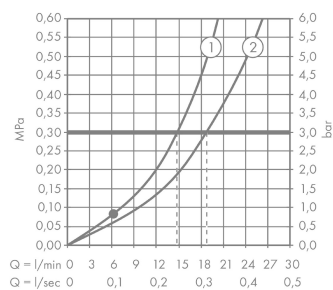

PuraVida

Single lever bath mixer floor-standing

Surfaces: **White/Chrome** Article Number: **15473400**

Description

product features

- consists of: single lever bath mixer floor standing, baton hand shower, shower hose, shower holder
- projection 186 mm
- connection type: basic set
- spray type mixer: normal spray
- spray type hand shower: RainAir
- flow rate at 3 bar: 20 l/min
- joystick ceramic cartridge
- min. operating pressure: 1 bar
- max. operating pressure: 10 bar
- with automatic resetting
- intrinsically safe against backflow
- connection dimension: DN15

Technology

Product image

Scale drawing

Flowchart

- ① Shower outlet with 1B-resistance
- ② Tub outlet