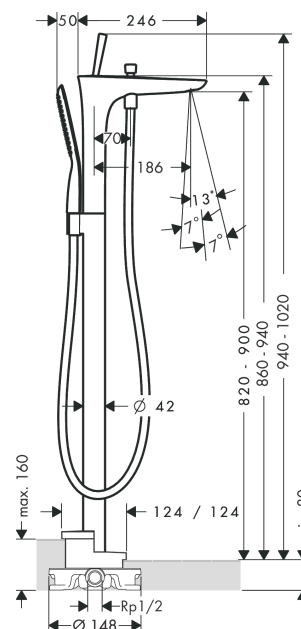

PuraVida

Single lever bath mixer floor-standing

Surfaces: **White/Chrome** Article Number: **15473400**

Description

product features

- consists of: single lever bath mixer floor standing, baton hand shower, shower hose, shower holder
- projection 186 mm
- connection type: basic set
- spray type mixer: normal spray
- spray type hand shower: RainAir
- flow rate at 3 bar: 20 l/min
- joystick ceramic cartridge
- min. operating pressure: 1 bar
- max. operating pressure: 10 bar
- with automatic resetting
- intrinsically safe against backflow
- connection dimension: DN15

Technology

Product image

Scale drawing

Flowchart

- ① Shower outlet with 1B-resistance
- ② Tub outlet