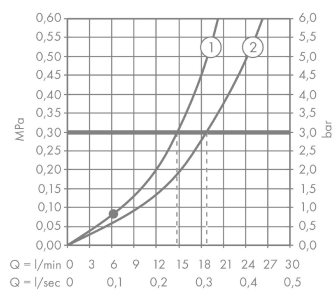

PuraVida
Single lever bath mixer floor-standing
 Surfaces: **Chrome** Article Number: **15473000**

Description

product features

- consists of: single lever bath mixer floor standing, baton hand shower, shower hose, shower holder
- projection 186 mm
- connection type: basic set
- spray type mixer: normal spray
- spray type hand shower: RainAir
- flow rate at 3 bar: 20 l/min
- joystick ceramic cartridge
- min. operating pressure: 1 bar
- max. operating pressure: 10 bar
- with automatic resetting
- intrinsically safe against backflow
- connection dimension: DN15

Technology

Product image

Scale drawing

Flowchart

- ① Shower outlet with 1B-resistance
- ② Tub outlet