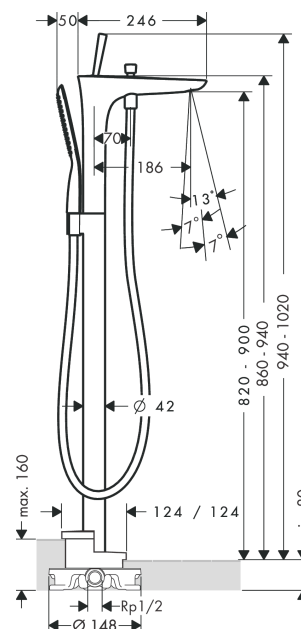

PuraVida
Single lever bath mixer floor-standing
 Surfaces: **Chrome** Article Number: **15473000**

Description

product features

- consists of: single lever bath mixer floor standing, baton hand shower, shower hose, shower holder
- projection 186 mm
- connection type: basic set
- spray type mixer: normal spray
- spray type hand shower: RainAir
- flow rate at 3 bar: 20 l/min
- joystick ceramic cartridge
- min. operating pressure: 1 bar
- max. operating pressure: 10 bar
- with automatic resetting
- intrinsically safe against backflow
- connection dimension: DN15

Technology

Product image

Scale drawing

Flowchart

- ① Shower outlet with 1B-resistance
- ② Tub outlet