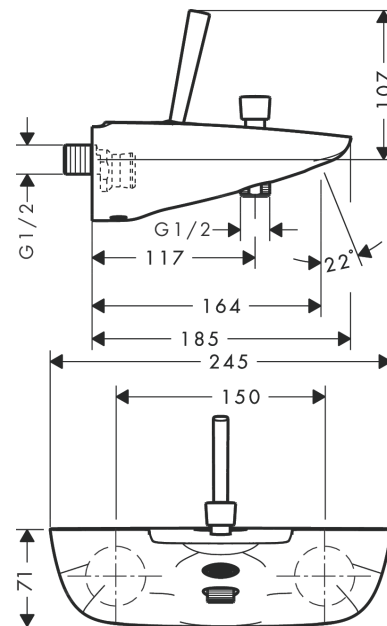

PuraVida
Single lever bath mixer for exposed installation
 Surfaces: **Chrome** Article Number: **15472000**

Description

product features

- projection 164 mm
- connection type: s-shaped connections
- centre distance: 150 ± 12 mm
- spray type mixer: normal spray
- flow rate for bath spout at 3 bar: 19 l/min
- flow rate of hand shower at 3 bar: 23 l/min
- joystick ceramic cartridge
- min. operating pressure: 1 bar
- max. operating pressure: 10 bar
- with automatic resetting
- non-return valve
- with silencer
- suitable for continuous flow water heaters
- connection dimension: DN15

Product image

Scale drawing

PuraVida
Single lever bath mixer for exposed installation
 Surfaces: **Chrome** Article Number: **15472000**

Flowchart