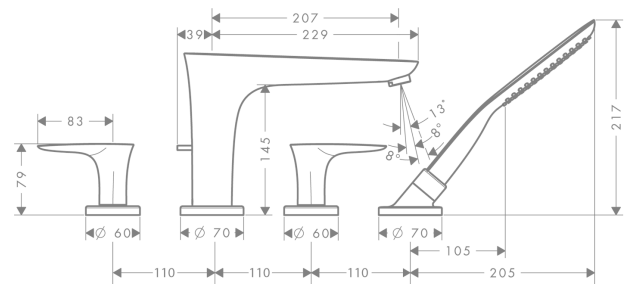

PuraVida

4-hole rim mounted bath mixer

Surfaces: **White/Chrome** Article Number: **15446400**

Description

product features

- consists of: 4-hole rim mounted bath mixer, baton hand shower, shower hose, shower holder
- projection 229 mm
- connection type: basic set
- spray type mixer: normal spray
- spray type hand shower: RainAir
- maximum pull-out length of hand shower: 1.10 m
- flow rate at 3 bar: 22 l/min
- ceramic valves hot/ cold 90°
- min. operating pressure: 1 bar
- max. operating pressure: 10 bar
- non-return valve
- connection dimension: DN15

Technology

Product image

Scale drawing

Flowchart