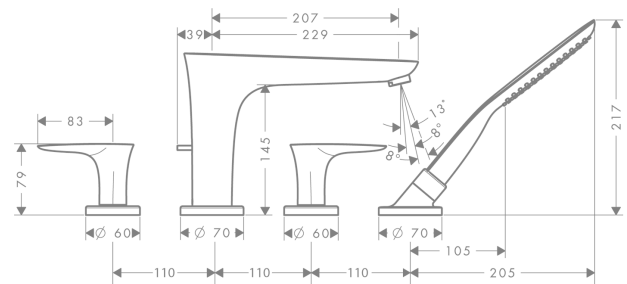

PuraVida

4-hole rim mounted bath mixer

Surfaces: **Chrome** Article Number: **15446000**

Description

product features

- consists of: 4-hole rim mounted bath mixer, baton hand shower, shower hose, shower holder
- projection 229 mm
- connection type: basic set
- spray type mixer: normal spray
- spray type hand shower: RainAir
- maximum pull-out length of hand shower: 1.10 m
- flow rate at 3 bar: 22 l/min
- ceramic valves hot/ cold 90°
- min. operating pressure: 1 bar
- max. operating pressure: 10 bar
- non-return valve
- connection dimension: DN15

Technology

Product image

Scale drawing

Flowchart