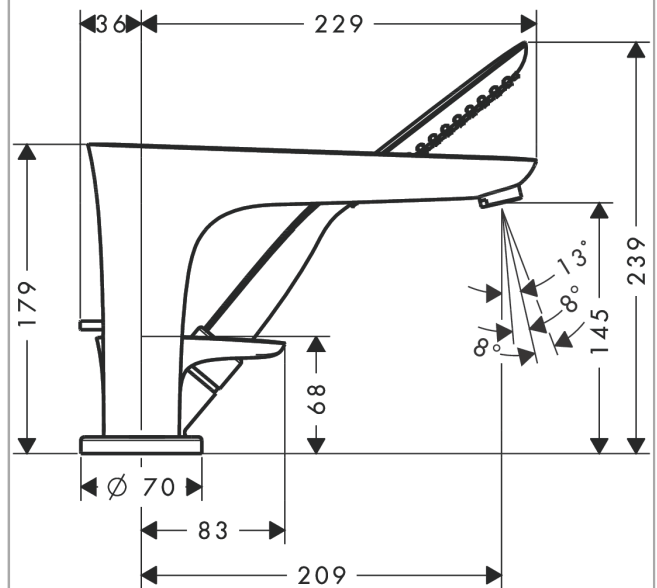

Scale drawing