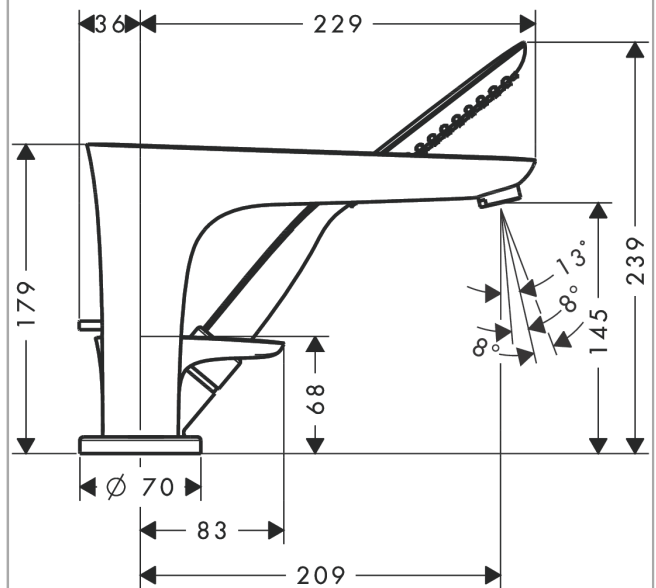

PuraVida

3-hole rim mounted single lever bath mixer

Surfaces: **Chrome** Article Number: **15432000**

Description

product features

- consists of: 3-hole rim mounted single lever bath mixer, baton hand shower, shower holder, shower hose
- projection 229 mm
- connection type: basic set
- spray type mixer: normal spray
- spray type hand shower: RainAir
- maximum pull-out length of hand shower: 1.10 m
- flow rate at 3 bar: 22 l/min
- ceramic cartridge
- min. operating pressure: 1 bar
- max. operating pressure: 10 bar
- temperature limitation adjustable
- non-return valve
- connection dimension: DN15

Technology

Product image

Scale drawing

PuraVida
3-hole rim mounted single lever bath mixer
 Surfaces: **Chrome** Article Number: **15432000**

Flowchart