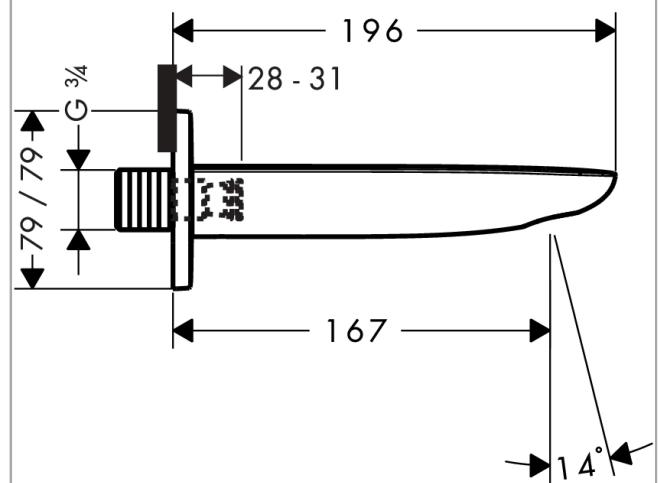

PuraVida Bath spout

Surfaces: **Chrome** Article Number: **15412000**

Description

product features

- projection 196 mm
- wall-mounted
- flow rate: 25 l/min
- connection dimension: DN20
- spray type: normal spray

Product image

Scale drawing

Flowchart