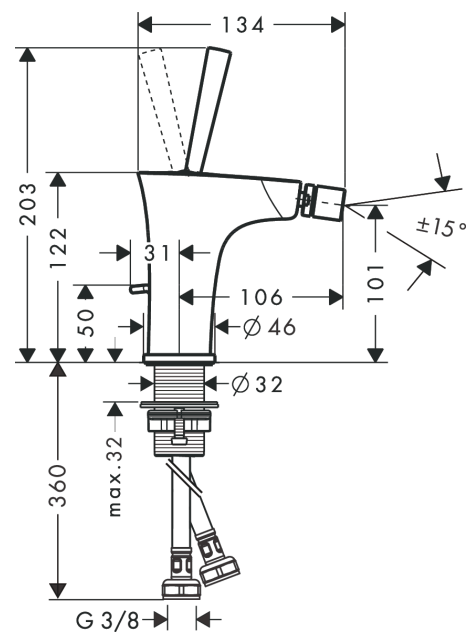

PuraVida
Single lever bidet mixer with pop-up waste set
 Surfaces: **Chrome** Article Number: **15270000**

Description

product features

- consists of: single lever bidet mixer, waste set
- projection 106 mm
- ball-pivot joint
- laminar spray
- flow rate at 3 bar: 7.2 l/min
- joystick ceramic cartridge
- suitable for continuous flow water heaters
- material waste set: metal
- connection dimension: DN15

Product image

Scale drawing

Flowchart