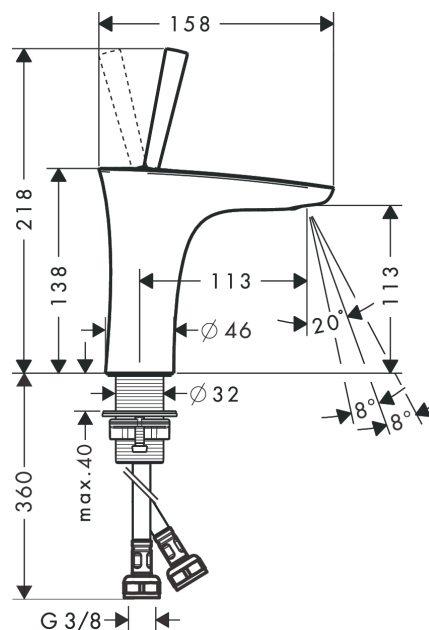

PuraVida
Single lever basin mixer 110 with push-open waste set
 Surfaces: **Chrome** Article Number: **15070000**

Description

product features

- consists of: single lever basin mixer, waste set
- ComfortZone 110
- projection 113 mm
- laminar spray
- swiveling spray former
- flow rate at 3 bar: 5 l/min
- joystick ceramic cartridge
- suitable for continuous flow water heaters
- push-open waste set G 1¼
- material waste set: metal
- connection dimension: DN15

Technology

Design awards

Product image

Scale drawing

Flowchart