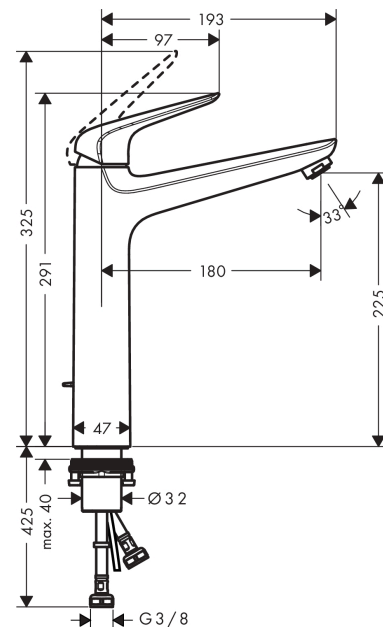

Novus

Single lever basin mixer 230 with pop-up waste set

Surfaces: **Chrome** Article Number: **71123000**

Description

product features

- consists of: single lever basin mixer, waste set
- ComfortZone 230
- projection 180 mm
- normal spray
- flow rate at 3 bar: 5 l/min
- ceramic cartridge
- temperature limitation adjustable
- suitable for continuous flow water heaters
- pop-up waste set G 1¼
- material waste set: metal
- connection dimension: DN15

Technology

Design awards

Product image

Scale drawing

Flowchart