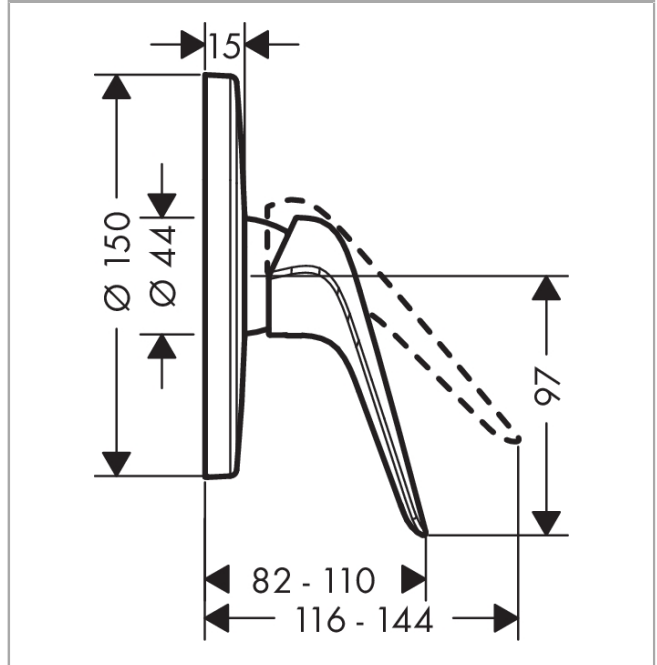

### Description

#### product features

- 1 outlet
- connection type: basic set
- ceramic cartridge
- min. operating pressure: 1 bar
- max. operating pressure: 10 bar
- temperature limitation adjustable

### Scale drawing