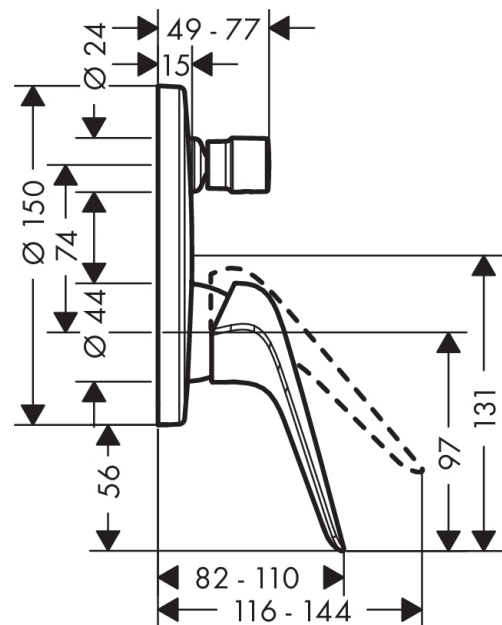

Novus
Single lever bath mixer for concealed installation
 Surfaces: **Chrome** Article Number: **71045000**

Description

product features

- connection type: basic set
- ceramic cartridge
- min. operating pressure: 1 bar
- max. operating pressure: 10 bar
- temperature limitation adjustable
- with automatic resetting
- with silencer

Product image

Scale drawing

Flowchart