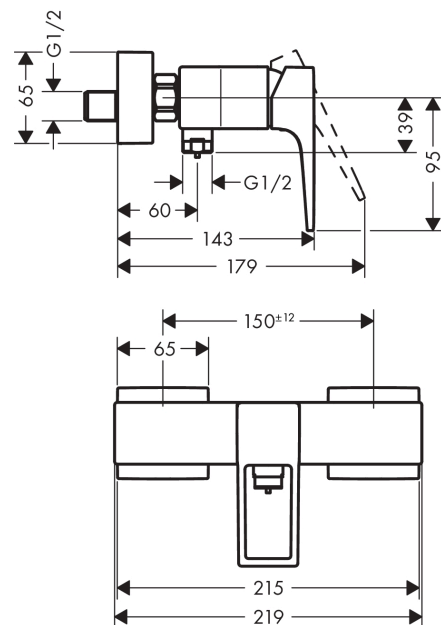

Metropol

Single lever shower mixer for exposed installation with loop handle

Surfaces: **Chrome** Article Number: **74560000**

Description

product features

- connection type: s-shaped connections
- centre distance: 150 ± 12 mm
- flow rate at 3 bar: 22 l/min
- ceramic cartridge
- min. operating pressure: 1 bar
- max. operating pressure: 10 bar
- temperature limitation adjustable
- non-return valve
- with silencer
- hose connection DN15
- connection dimension: DN15

Product image

Scale drawing

Flowchart