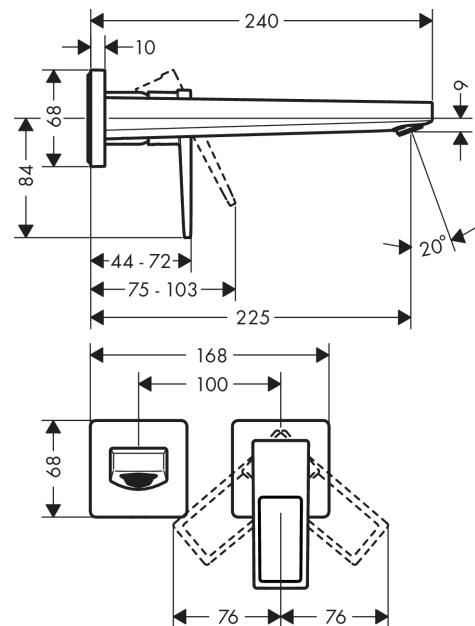

Metropol
Single lever basin mixer for concealed installation wall-mounted with loop handle and spout
22.5 cm
 Surfaces: **Chrome** Article Number: **74526000**

Description

product features

- consists of: single lever basin mixer for concealed installation wall-mounted, waste set
- projection 225 mm
- normal spray
- flow rate at 3 bar: 5 l/min
- ceramic cartridge
- temperature limitation adjustable
- suitable for continuous flow water heaters
- non-closing waste set
- material waste set: metal
- connection dimension: DN15
- handle can be positioned on the right or left, depends on the basic set installation

Technology

Product image

Scale drawing

Flowchart