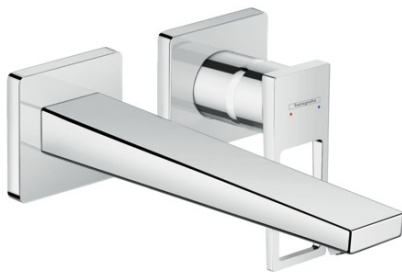

Metropol
Single lever basin mixer for concealed installation wall-mounted with loop handle and spout
22.5 cm
 Surfaces: **Chrome** Article Number: **74526000**

Description

product features

- consists of: single lever basin mixer for concealed installation wall-mounted, waste set
- projection 225 mm
- normal spray
- flow rate at 3 bar: 5 l/min
- ceramic cartridge
- temperature limitation adjustable
- suitable for continuous flow water heaters
- non-closing waste set
- material waste set: metal
- connection dimension: DN15
- handle can be positioned on the right or left, depends on the basic set installation

Technology

Product image

Scale drawing

Flowchart