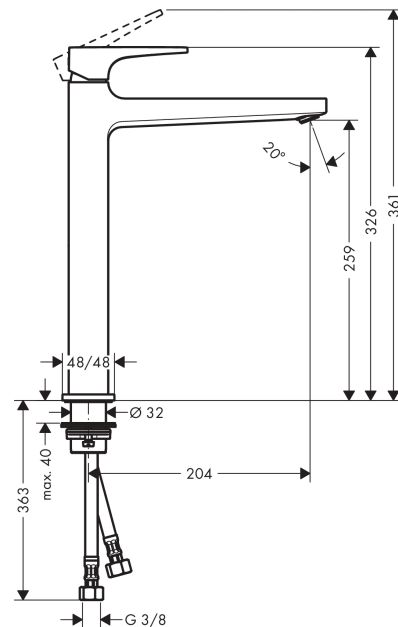

#### product features

- consists of: single lever basin mixer, waste set
- ComfortZone 260
- projection 204 mm
- normal spray
- flow rate at 3 bar: 5 l/min
- ceramic cartridge
- temperature limitation adjustable
- suitable for continuous flow water heaters
- push-open waste set G 1¼
- material waste set: metal
- connection dimension: DN15

### Scale drawing