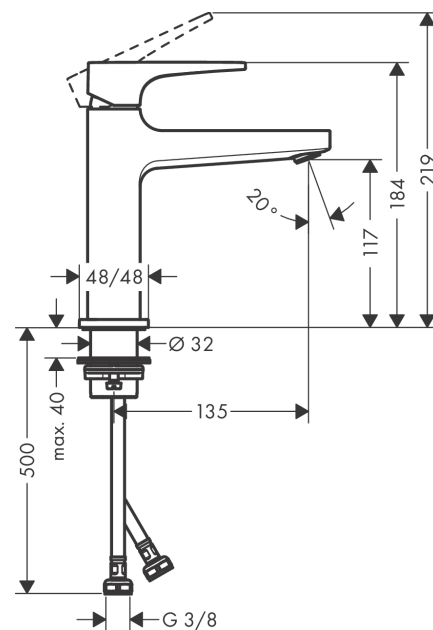

Metropol

Single lever basin mixer 110 with loop handle and push-open waste set

Surfaces: **Chrome** Article Number: **74507000**

Description

product features

- consists of: single lever basin mixer, waste set
- ComfortZone 110
- projection 135 mm
- normal spray
- flow rate at 3 bar: 5 l/min
- ceramic cartridge
- temperature limitation adjustable
- suitable for continuous flow water heaters
- push-open waste set G 1¼
- material waste set: metal
- connection dimension: DN15

Technology

Design awards

red dot award 2017
winner

GERMAN
DESIGN
AWARD
WINNER
2018

Product image

Scale drawing

Flowchart