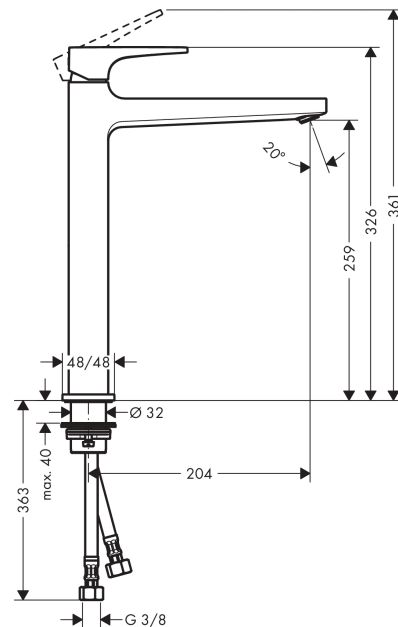

Metropol

Single lever basin mixer 260 with lever handle for washbowls with push-open waste set

Surfaces: **Chrome** Article Number: **32512000**

Description

product features

- consists of: single lever basin mixer, waste set
- ComfortZone 260
- projection 204 mm
- normal spray
- flow rate at 3 bar: 5 l/min
- ceramic cartridge
- temperature limitation adjustable
- suitable for continuous flow water heaters
- push-open waste set G 1¼
- material waste set: metal
- connection dimension: DN15

Technology

Design awards

Product image

Scale drawing

Flowchart