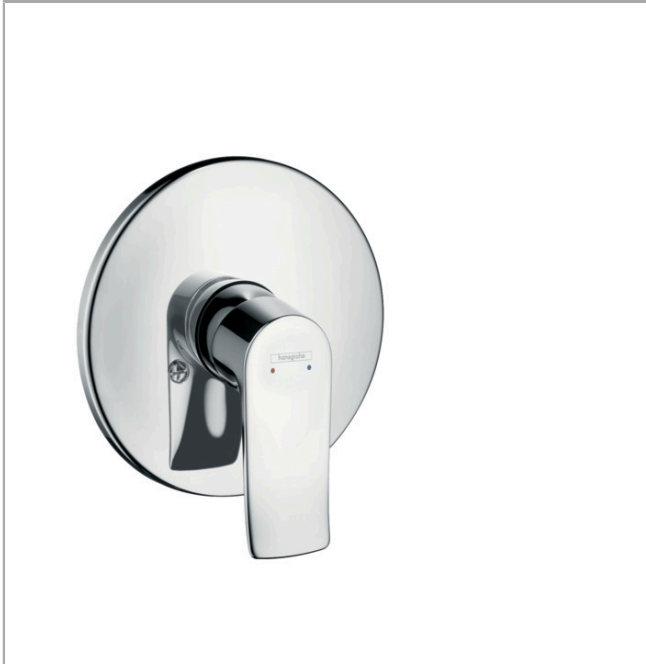

Metris
Single lever shower mixer for concealed installation
Surfaces: **Chrome** Article Number: **31686000**

Description

product features

- 1 outlet
- connection type: basic set
- min. operating pressure: 1 bar
- max. operating pressure: 10 bar

Product image