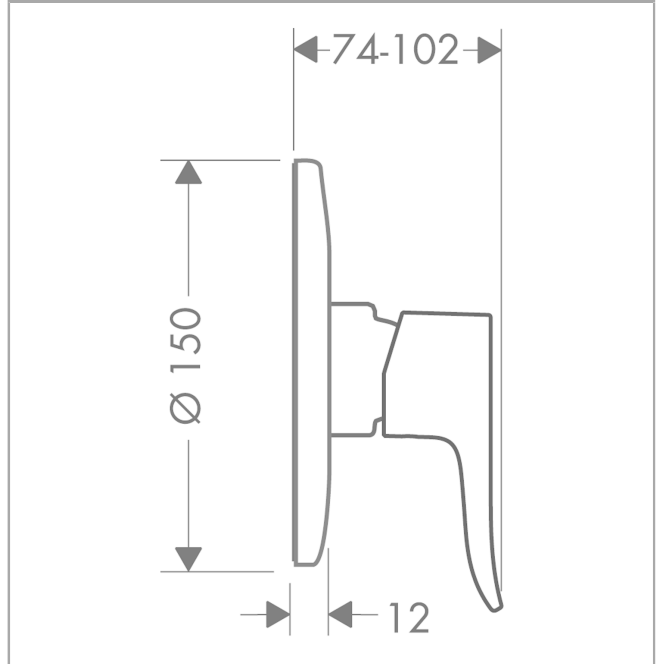

**Metris**  
**Single lever shower mixer for concealed installation**  
 Surfaces: **Chrome** Article Number: **31686000**

### Description

#### product features

- 1 outlet
- connection type: basic set
- min. operating pressure: 1 bar
- max. operating pressure: 10 bar

### Scale drawing