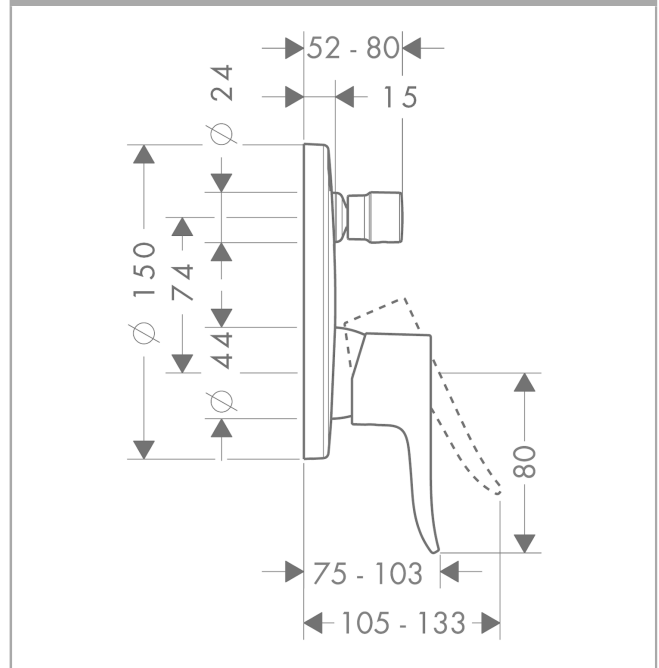

Metris
Single lever bath mixer for concealed installation
 Surfaces: **Chrome** Article Number: **31493000**

Description

product features

- connection type: basic set
- ceramic cartridge
- min. operating pressure: 1 bar
- max. operating pressure: 10 bar
- temperature limitation adjustable
- with automatic resetting
- with silencer

Product image

Scale drawing

Flowchart