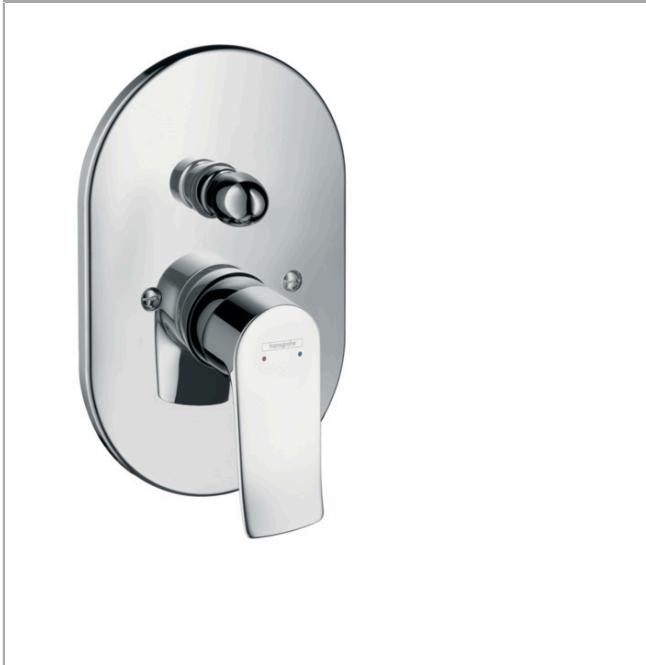

Metris
Single lever bath mixer for concealed installation
Surfaces: **Chrome** Article Number: **31484000**

Description

product features

- connection type: basic set
- ceramic cartridge
- min. operating pressure: 1 bar
- max. operating pressure: 10 bar
- temperature limitation adjustable
- with automatic resetting

Product image