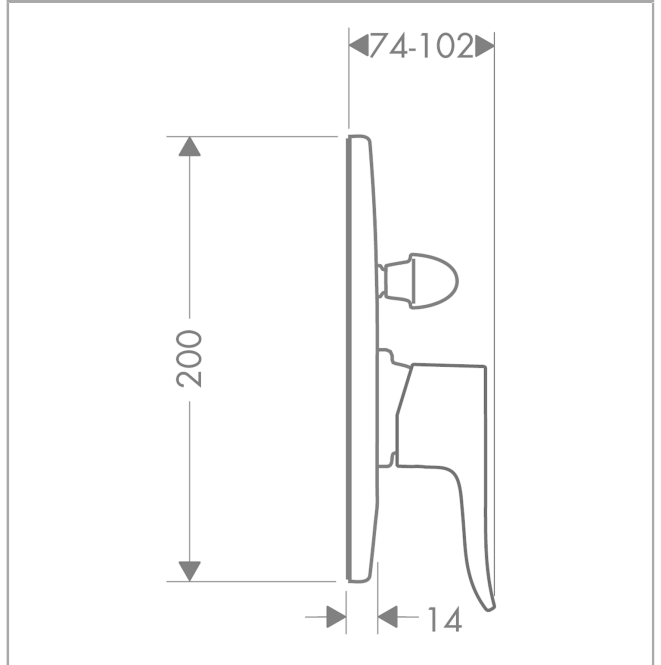

### product features

- connection type: basic set
- ceramic cartridge
- min. operating pressure: 1 bar
- max. operating pressure: 10 bar
- temperature limitation adjustable
- with automatic resetting

## Scale drawing