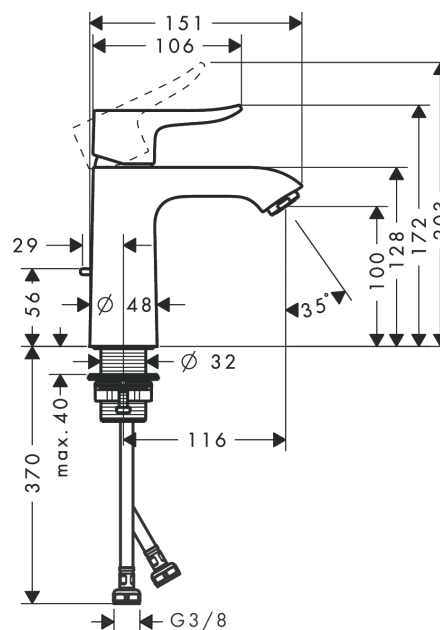

Metris

Single lever basin mixer 110 with pop-up waste set

Surfaces: **Chrome** Article Number: **31080000**

Description

product features

- consists of: single lever basin mixer, waste set
- ComfortZone 110
- projection 116 mm
- normal spray
- flow rate at 3 bar: 5 l/min
- ceramic cartridge
- temperature limitation adjustable
- suitable for continuous flow water heaters
- pop-up waste set G 1¼
- material waste set: metal
- connection dimension: DN15

Technology

Product image

Scale drawing

Flowchart