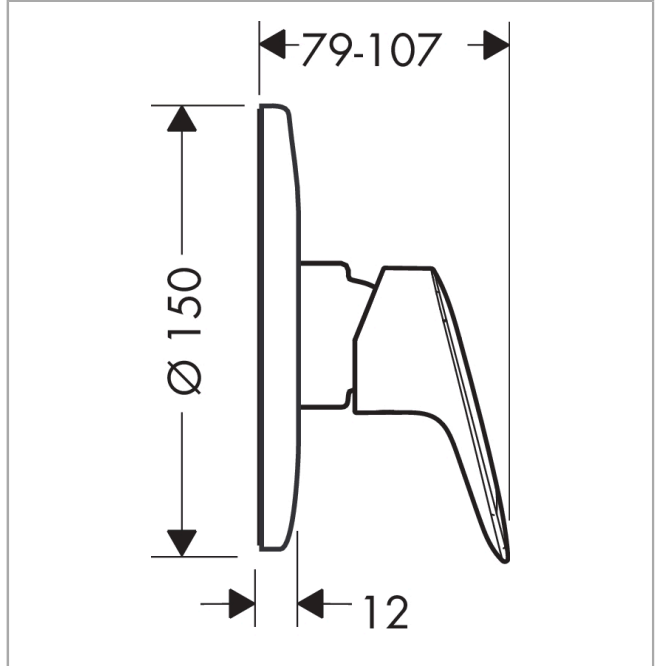

Logis
Single lever shower mixer for concealed installation
 Surfaces: **Chrome** Article Number: **71606000**

Description

product features

- 1 outlet
- connection type: basic set
- flow rate at 3 bar: 28.7 l/min
- min. operating pressure: 1 bar
- max. operating pressure: 10 bar

Product image

Scale drawing

Flowchart