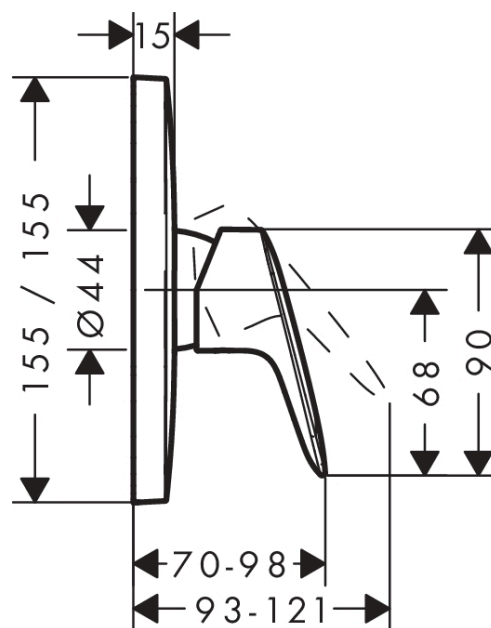

### Description

#### product features

- 1 outlet
- connection type: basic set
- ceramic cartridge
- temperature limitation adjustable

### Scale drawing