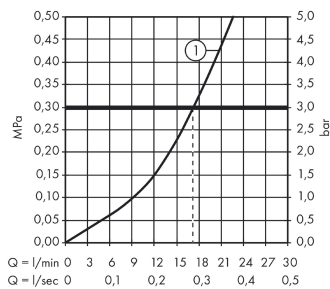

Flowchart

Shower outlet with 1B-resistance