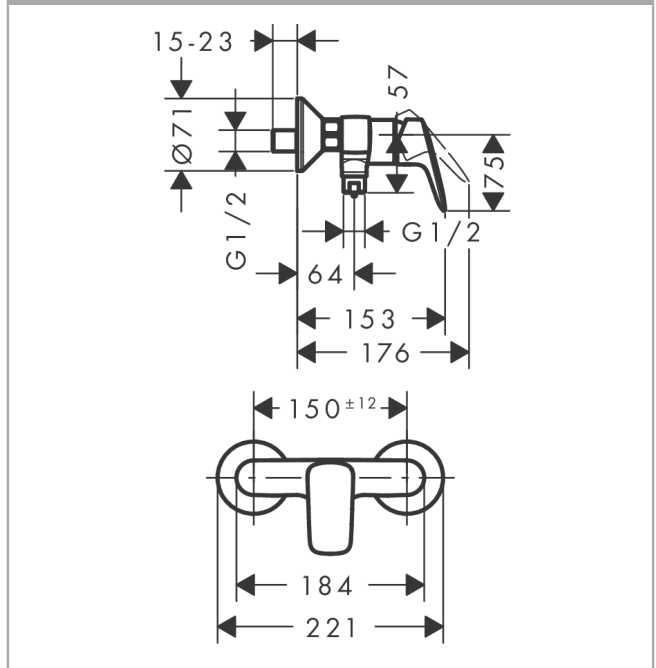

Scale drawing