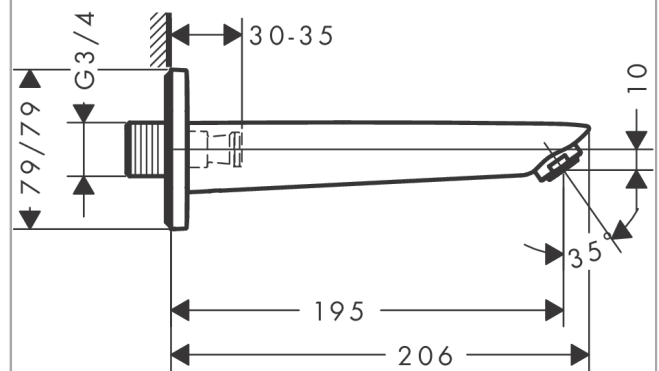

Scale drawing