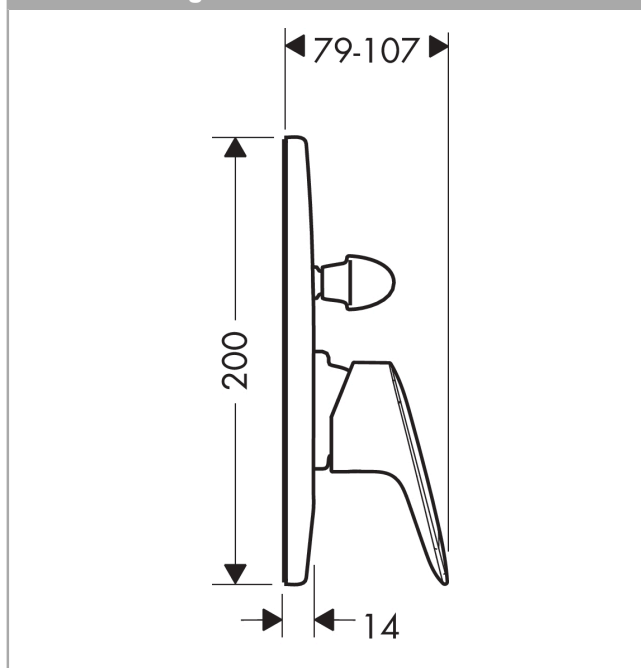

**Logis**  
**Single lever bath mixer for concealed installation**  
 Surfaces: **Chrome** Article Number: **71406000**

### Description

#### product features

- connection type: basic set
- ceramic cartridge
- temperature limitation adjustable
- with automatic resetting

### Scale drawing