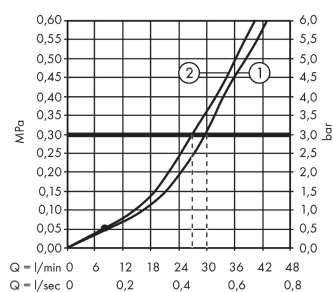

Flowchart

- ① Tub outlet
- ② Shower outlet with 1B-resistance