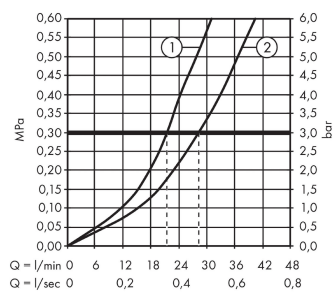

Logis
Single lever bath mixer for concealed installation
 Surfaces: **Chrome** Article Number: **71405000**

Description

product features

- connection type: basic set
- ceramic cartridge
- temperature limitation adjustable
- with automatic resetting

Product image

Scale drawing

Flowchart

- ① Shower outlet
- ② Tub outlet