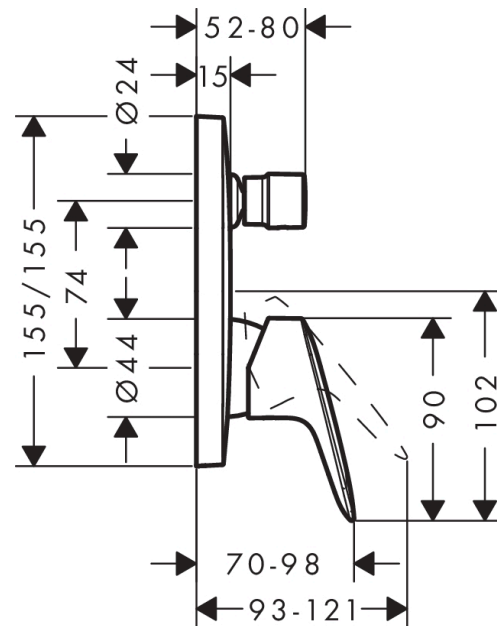

Logis
Single lever bath mixer for concealed installation
 Surfaces: **Chrome** Article Number: **71405000**

Description

product features

- connection type: basic set
- ceramic cartridge
- temperature limitation adjustable
- with automatic resetting

Product image

Scale drawing

Flowchart

- ① Shower outlet
- ② Tub outlet