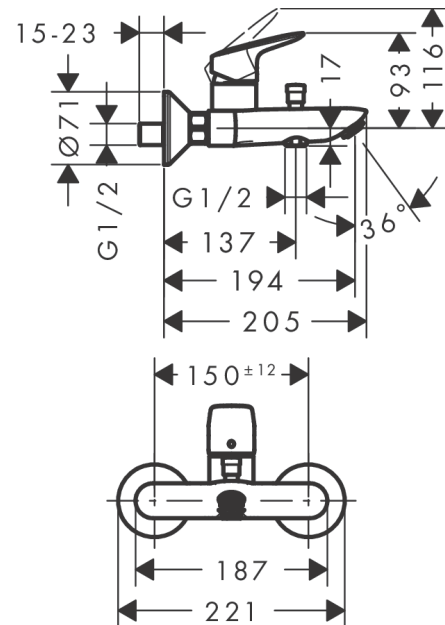

Logis

Single lever bath mixer for exposed installation

Surfaces: **Chrome** Article Number: **71400000**

Description

product features

- projection 194 mm
- connection type: s-shaped connections
- centre distance: 150 ± 12 mm
- spray type mixer: normal spray
- flow rate for bath spout at 3 bar: 20 l/min
- flow rate of hand shower at 3 bar: 17 l/min
- ceramic cartridge
- temperature limitation adjustable
- with automatic resetting
- non-return valve
- with silencer
- suitable for continuous flow water heaters
- connection dimension: DN15

Technology

Product image

Scale drawing

Logis
Single lever bath mixer for exposed installation
 Surfaces: **Chrome** Article Number: **71400000**

Flowchart