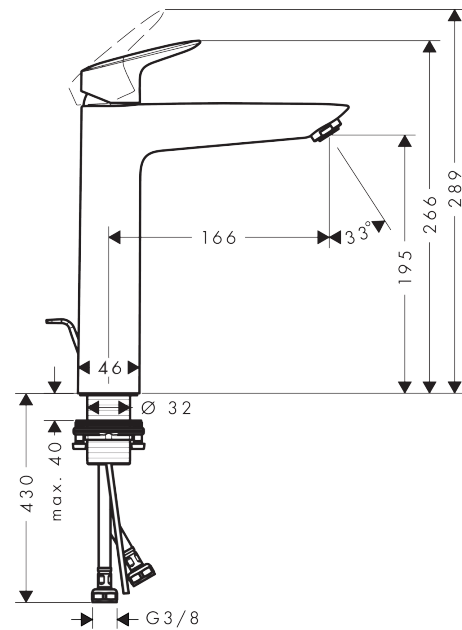

Logis

Single lever basin mixer 190 with pop-up waste set

Surfaces: **Chrome** Article Number: **71090000**

Description

product features

- consists of: single lever basin mixer, waste set
- ComfortZone 190
- projection 166 mm
- normal spray
- flow rate at 3 bar: 5 l/min
- ceramic cartridge
- temperature limitation adjustable
- suitable for continuous flow water heaters
- pop-up waste set G 1¼
- material waste set: synthetic
- connection dimension: DN15

Technology

Design awards

reddot award 2014
winner

Product image

Scale drawing

Flowchart