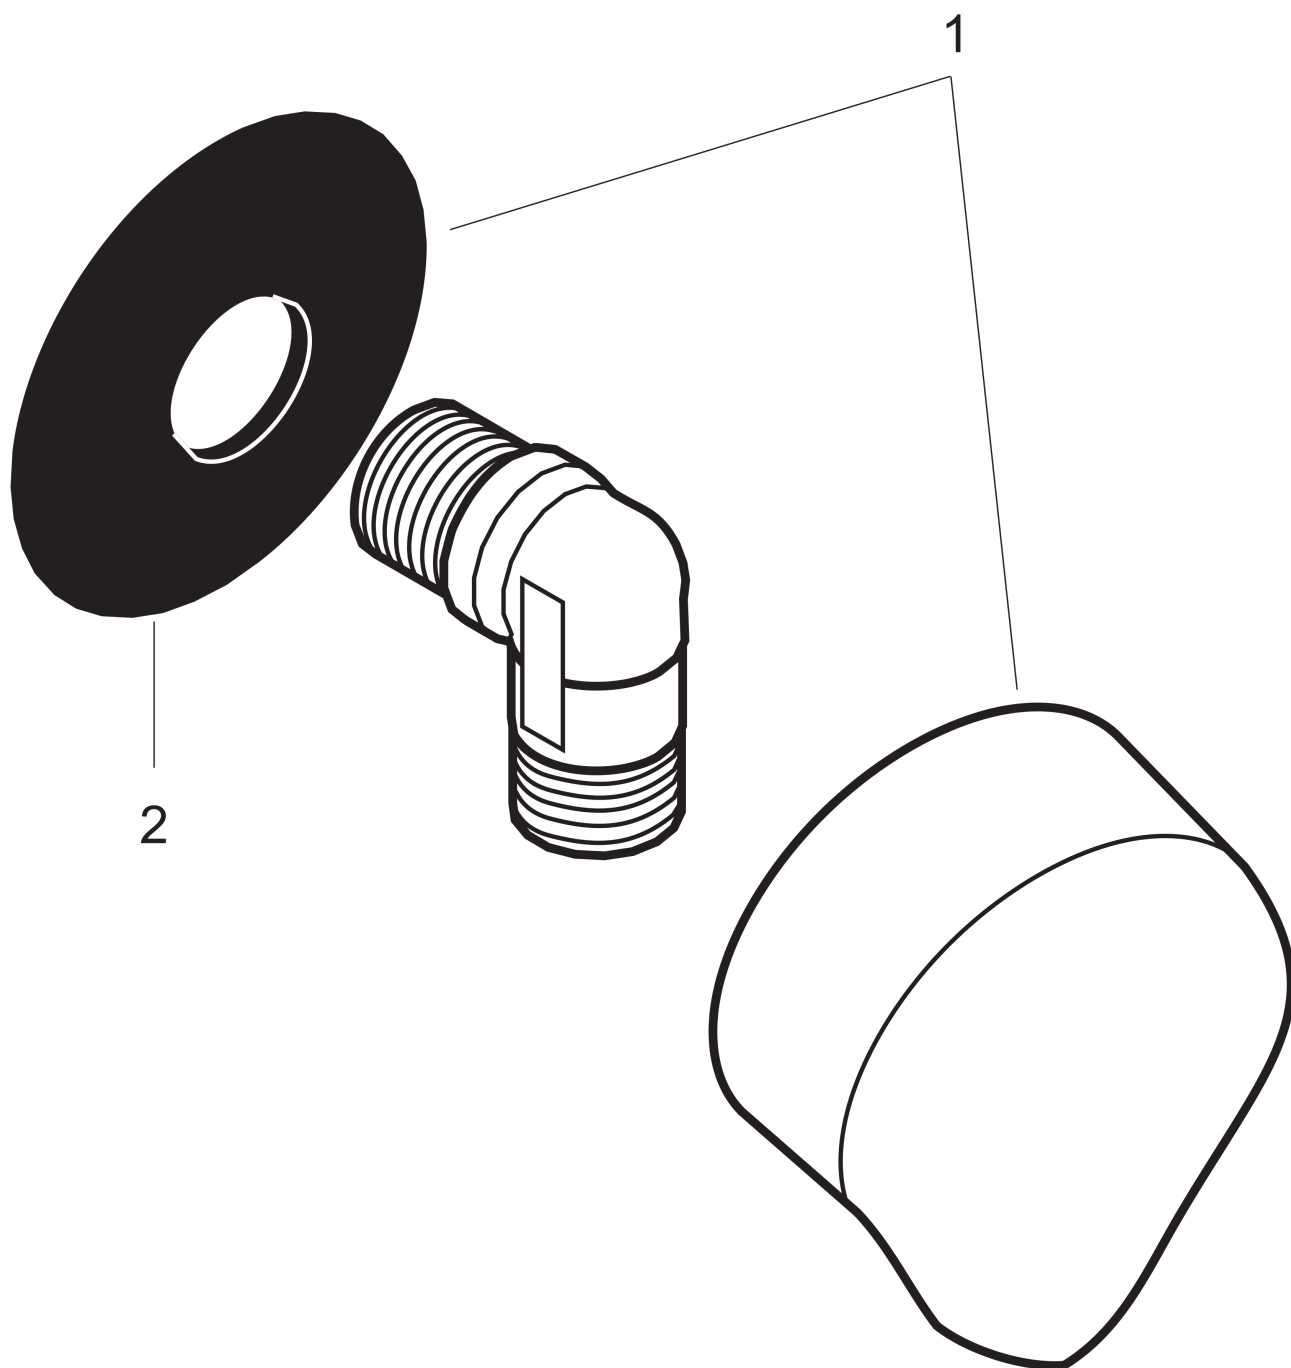

**FixFit**

**Wall outlet E without non-return valve**

Surfaces: **Chrome** Article Number: **27454000**

**Description**

**product features**

- metal connection angle
- Kiwa UK 1809701

**Product image**

**Scale drawing**

**FixFit**

**Wall outlet E without non-return valve**

Surfaces: **Chrome** Article Number: **27454000**

**Exploded Drawing**

Year of production: >12/87

**FixFit**

**Wall outlet E without non-return valve**

Surfaces: **Chrome** Article Number: **27454000**

**Spare part list**

Year of production: >12/87

Pos.	Description	Article Number	PC	PU
1	cover	97454000	8	1
2	support element	98557000	2	1