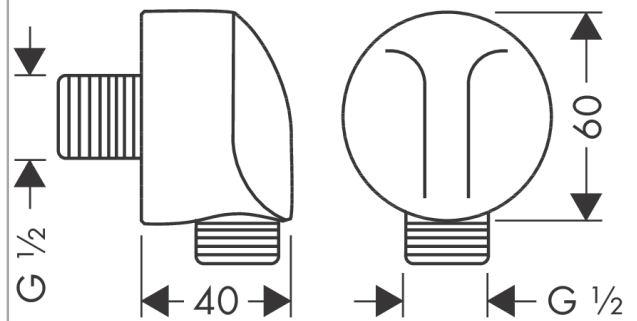

**FixFit**

**Wall outlet E without non-return valve**

Surfaces: **Chrome** Article Number: **27454000**

**Description**

**product features**

- metal connection angle
- Kiwa UK 1809701

**Product image**

**Scale drawing**

**FixFit**

**Wall outlet E without non-return valve**

Surfaces: **Chrome** Article Number: **27454000**

**Exploded Drawing**

Year of production: >12/87

**FixFit**

**Wall outlet E without non-return valve**

Surfaces: **Chrome** Article Number: **27454000**