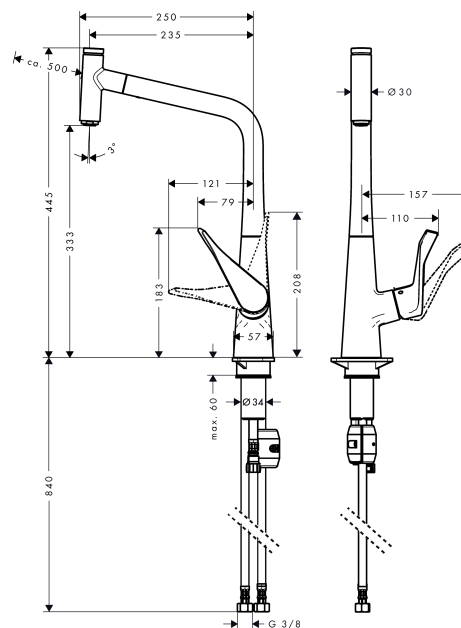

#### product features

- ComfortZone 320 provides space for greater freedom of movement
- Swivel spout 110° / 150°
- laminar spray
- Select button for a comfortable start/stop of the water flow
- MagFit magnetic shower support
- Flow rate (at 3 bar) 8 l/min at 3 bar
- ceramic cartridge
- 3/8" hose connections
- integrated non-return valve
- winner of the iF product design award 2015
- Significantly reduced splashing by soft start of the water flow

### Technology

### Scale drawing