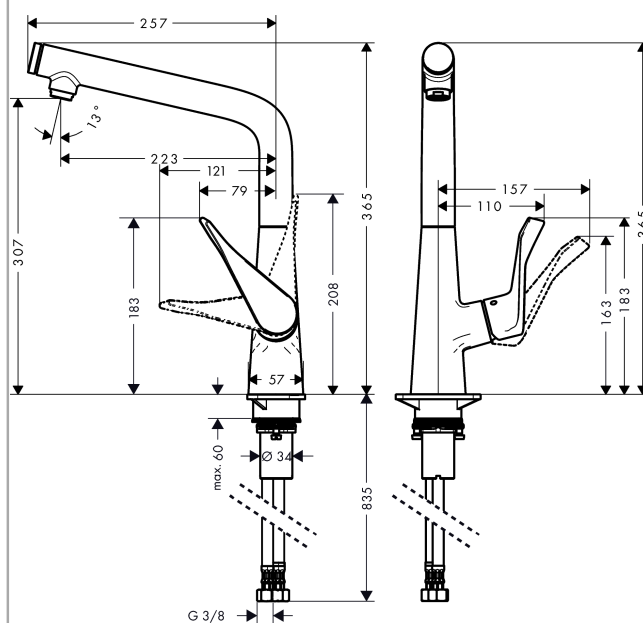

### product features

- ComfortZone 320 provides space for greater freedom of movement
- Swivel spout can be adjusted in 3 steps 110°, 150° or 360°
- laminar spray
- Select button for a comfortable start/stop of the water flow
- Flow rate (at 3 bar) 8 l/min at 3 bar
- Operating pressure: min. 1 bar/max. 10 bar
- ceramic cartridge
- 3/8" hose connections
- integrated non-return valve
- Significantly reduced splashing by soft start of the water flow
- Kiwa UK 1608700

## Technology

## Scale drawing