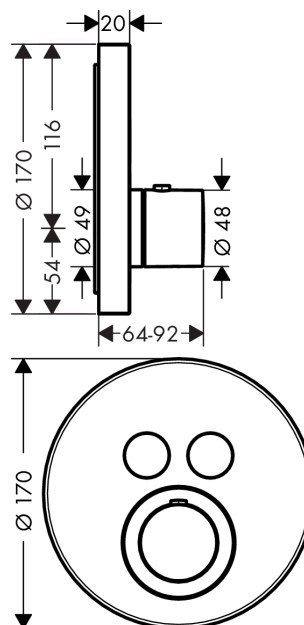

AXOR ShowerSelect

Thermostat for concealed installation round for 2 functions

Surfaces: **Chrome** Article Number: **36723000**

Description

product features

- 2 outlets
- simultaneous use of several outlets
- Select push-button on/off control for 2 outlets
- flow rate upper outlet: 25 l/min
- flow rate lower outlet: 23 l/min
- thermostat cartridge
- safety lock at 40° C
- temperature limitation adjustable
- connection type: basic set
- Thermostat is delivered with buttons Rain large and hand shower

Technology

Design awards

reddot award 2016
winner

Product image

Scale drawing

Flowchart