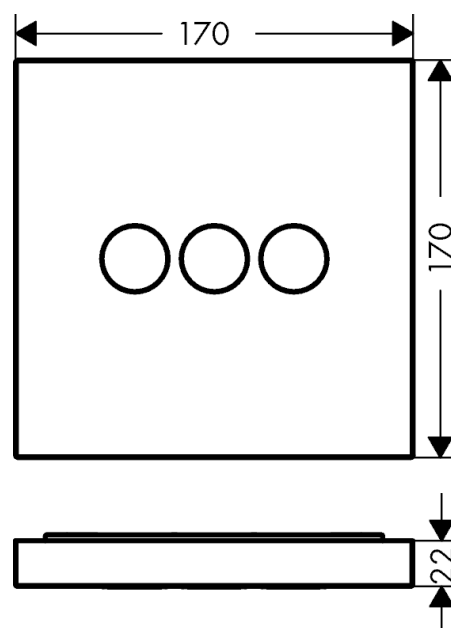

AXOR ShowerSelect
Valve for concealed installation square for 3 functions
 Surfaces: **Chrome** Article Number: **36717000**

Description

product features

- 3 outlets
- simultaneous use of several outlets
- maximum flow rate at 0.3 MPa: 30 l/min
- connection type: basic set
- Thermostat is delivered with buttons Rain large, Waterfall, hand shower

Technology

Design awards

reddot award 2016
winner

Product image

Scale drawing

Flowchart