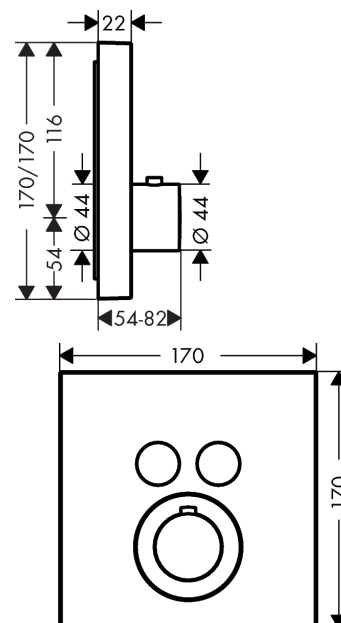

AXOR ShowerSelect

Thermostat for concealed installation square for 2 functions

Surfaces: **Chrome** Article Number: **36715000**

Description

product features

- 2 outlets
- simultaneous use of several outlets
- Select push-button on/off control for 2 outlets
- flow rate upper outlet: 25 l/min
- flow rate lower outlet: 23 l/min
- thermostat cartridge
- safety lock at 40° C
- temperature limitation adjustable
- connection type: basic set
- Thermostat is delivered with buttons Rain large and hand shower

Technology

Design awards

reddot award 2016
winner

Product image

Scale drawing

Flowchart