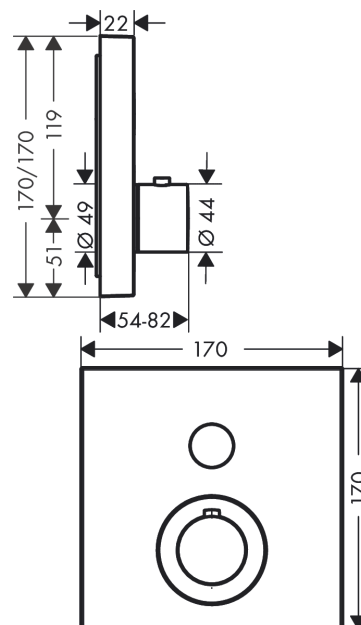

AXOR ShowerSelect

Thermostat for concealed installation square for 1 function

Surfaces: **Chrome** Article Number: **36714000**

Description

product features

- 1 outlet
- Select push-button on/off control for 1 outlet
- maximum flow rate at 0.3 MPa: 26 l/min
- thermostat cartridge
- safety lock at 40° C
- temperature limitation adjustable
- connection type: basic set
- Thermostat is delivered with button On/Off

Technology

Design awards

reddot award 2016
winner

Product image

Scale drawing

Flowchart