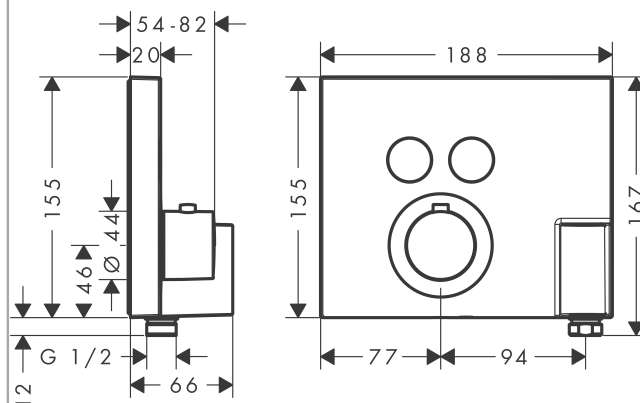

AXOR ShowerSelect

Thermostat for concealed installation square for 2 functions with wall outlet and shower holder

Surfaces: **Chrome** Article Number: **36712000**

Description

product features

- consists of: Thermostat, shower holder
- 2 outlets
- simultaneous use of several outlets
- Select push-button on/off control for 2 outlets
- maximum flow rate at 0.3 MPa: 26 l/min
- thermostat cartridge, Select valve
- safety lock at 40° C
- temperature limitation adjustable
- hose nut: for shower hoses with conical nut on both sides
- connection type: basic set
- Thermostat is delivered with buttons Rain large and hand shower

Technology

Design awards

reddot award 2016
winner

Product image

Scale drawing

Flowchart

- ① Outlet 1
- ② Shower outlet with 1B-resistance