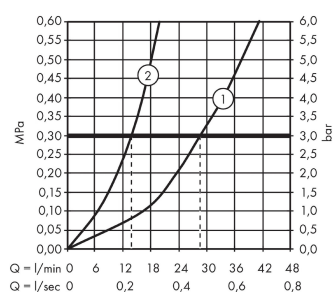

AXOR ShowerSelect

Thermostat for concealed installation square for 2 functions with wall outlet and shower holder

Surfaces: **Chrome** Article Number: **36712000**

Description

product features

- consists of: Thermostat, shower holder
- 2 outlets
- simultaneous use of several outlets
- Select push-button on/off control for 2 outlets
- maximum flow rate at 0.3 MPa: 26 l/min
- thermostat cartridge, Select valve
- safety lock at 40° C
- temperature limitation adjustable
- hose nut: for shower hoses with conical nut on both sides
- connection type: basic set
- Thermostat is delivered with buttons Rain large and hand shower

Technology

Design awards

reddot award 2016
winner

Product image

Scale drawing

Flowchart

- ① Outlet 1
- ② Shower outlet with 1B-resistance