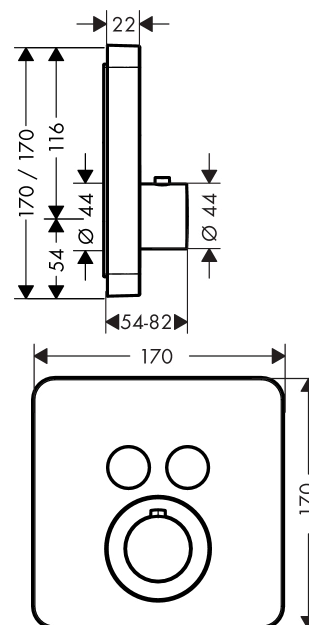

AXOR ShowerSelect

Thermostat for concealed installation softcube for 2 functions

Surfaces: **Chrome** Article Number: **36707000**

Description

product features

- 2 outlets
- simultaneous use of several outlets
- Select push-button on/off control for 2 outlets
- flow rate upper outlet: 25 l/min
- flow rate lower outlet: 23 l/min
- thermostat cartridge
- safety lock at 40° C
- temperature limitation adjustable
- connection type: basic set
- Thermostat is delivered with buttons hand shower and Rain large

Technology

Design awards

reddot award 2016
winner

Product image

Scale drawing

Flowchart