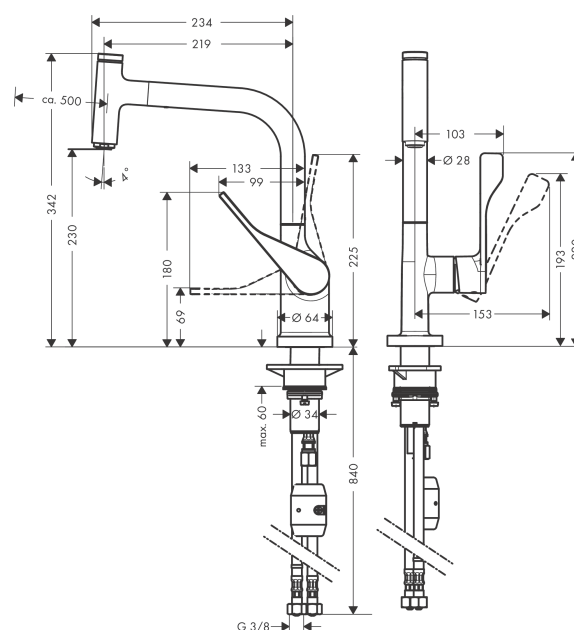

AXOR Citterio

Single lever kitchen mixer Select 230 with pull-out spout

Surfaces: **Chrome** Article Number: **39861000**

Description

product features

- ComfortZone 230
- swivel range adjustable in 2 steps to 110° or 150°
- normal spray
- Select button for a comfortable start/stop of the water flow
- MagFit magnetic shower support
- quick connect shower hose
- connection dimension: DN15
- flow rate 10 l/min
- ceramic cartridge
- connection type: G 3/8 connections
- integrated non-return valve
- suitable for continuous flow water heaters

Technology

Design awards

Product image

Scale drawing

Flowchart