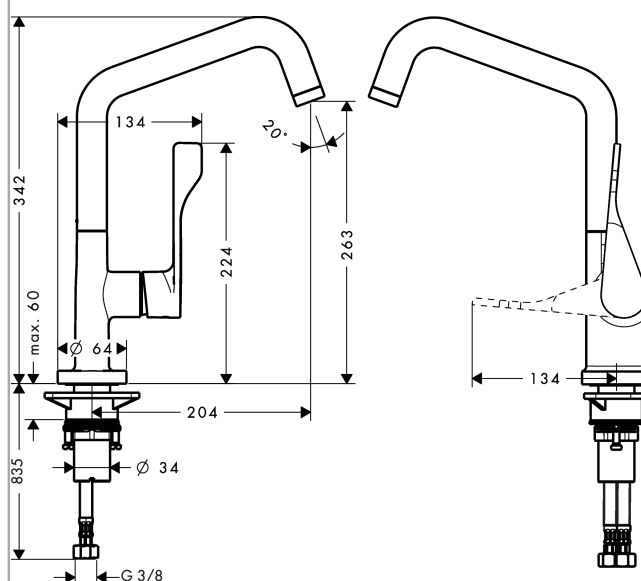

AXOR Citterio

Single lever kitchen mixer 260 with swivel spout

Surfaces: **Chrome** Article Number: **39850000**

Description

product features

- ComfortZone 260
- swivel range adjustable in 3 steps 110°, 150° or 360°
- normal spray
- connection dimension: DN15
- flow rate 13 l/min
- ceramic cartridge
- connection type: G 3/8 connections
- integrated non-return valve
- suitable for continuous flow water heaters

Technology

Design awards

reddot design award

Product image

Scale drawing

Flowchart