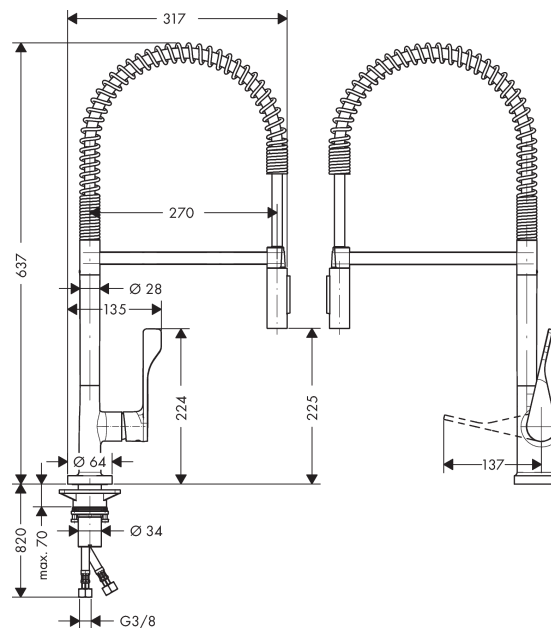

AXOR Citterio
Single lever kitchen mixer 230 Semi-Pro
 Surfaces: **Chrome** Article Number: **39840000**

Description

product features

- ComfortZone 230
- swivel range 360°
- normal and spray jet
- lockable shower spray, spray returns through pressing spray diverter
- connection dimension: DN15
- flow rate 9.5 l/min
- ceramic cartridge
- connection type: G 3/8 connections
- integrated non-return valve
- suitable for continuous flow water heaters

Technology

Product image

Scale drawing

Flowchart