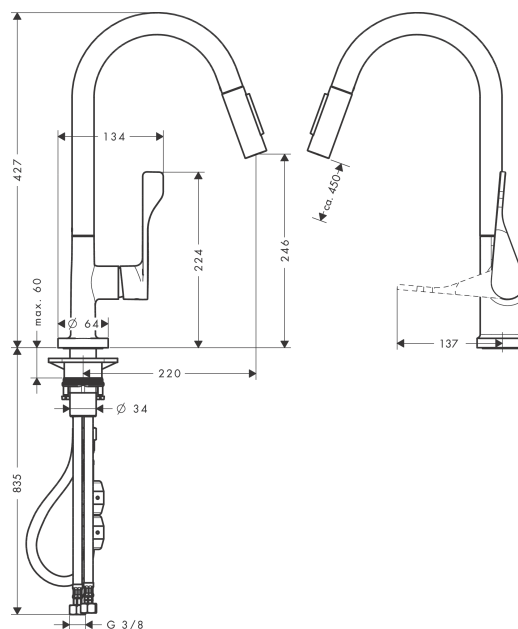

### product features

- ComfortZone 250
- swivel range adjustable in 2 steps to 110° or 150°
- normal and spray jet
- lockable shower spray, spray returns through pressing spray diverter
- MagFit magnetic shower support
- quick connect shower hose
- connection dimension: DN15
- flow rate 9.5 l/min
- ceramic cartridge
- connection type: G 3/8 connections
- integrated non-return valve
- suitable for continuous flow water heaters

## Scale drawing