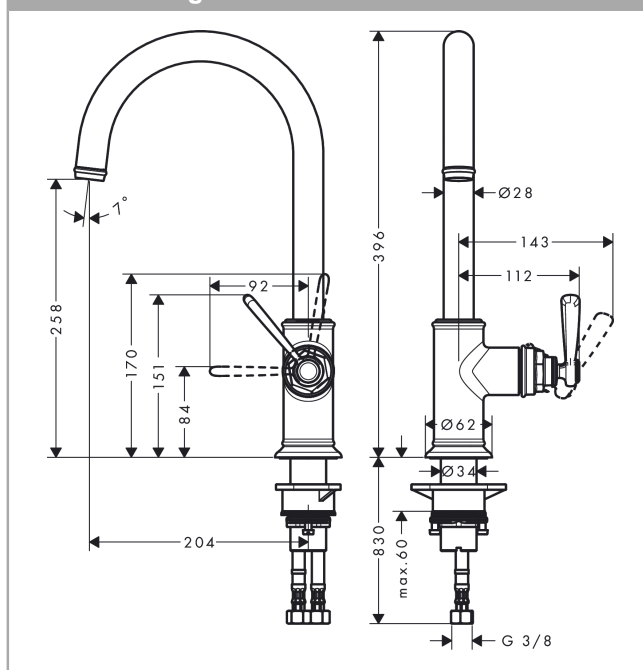

AXOR Montreux
Single lever kitchen mixer 260 with swivel spout
 Surfaces: **Chrome** Article Number: **16580000**

Description

product features

- ComfortZone 260
- swivel range adjustable in 3 steps 110°, 150° or 360°
- laminar spray
- connection dimension: DN15
- flow rate 12 l/min
- ceramic cartridge
- connection type: G 3/8 connections
- suitable for continuous flow water heaters

Technology

Product image

Scale drawing

Flowchart