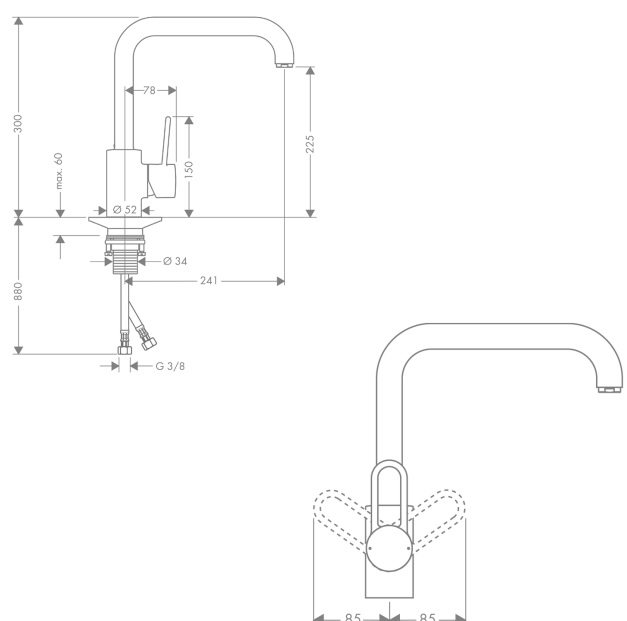

AXOR Uno

Single lever kitchen mixer 230 with swivel spout

Surfaces: **Chrome** Article Number: **14850000**

Description

product features

- ComfortZone 230
- swivel range adjustable in 3 steps 110°, 150° or 360°
- handle can be positioned on the right or left
- normal spray
- connection dimension: DN15
- flow rate 13 l/min
- ceramic cartridge
- connection type: G 3/8 connections
- integrated non-return valve
- suitable for continuous flow water heaters

Technology

Design awards

reddot design award

Product image

Scale drawing

Flowchart